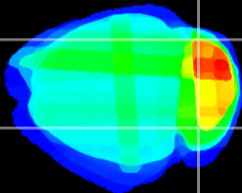

Coronal

Sagittal-R

Sagittal-L

ViBrism: CX29144
Horizontal

Cb lobe