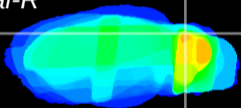

Coronal

Sagittal-R

Sagittal-L

ViBrism: CX29144
Horizontal

Cb lobe