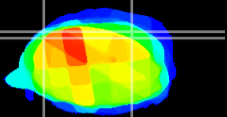

Coronal

Sagittal-R

Sagittal-L

ViBrism: CX29144
Horizontal

Cb lobe