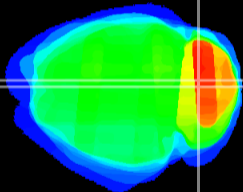

Coronal

Sagittal-R

Sagittal-L

ViBrism: CX29168
Horizontal

Cb vermis