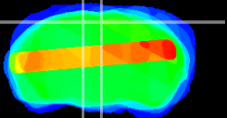

Coronal

Sagittal-R

Sagittal-L

ViBrism: CX29181
Horizontal

RS