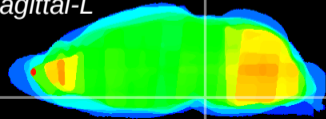

Coronal

Sagittal-R

Sagittal-L

ViBrism: CX29186
Horizontal

Pn