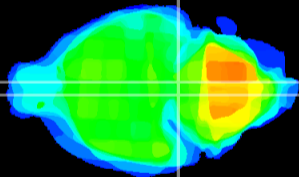

Coronal

Sagittal-R

Sagittal-L

ViBrism: CX29186
Horizontal

Pn