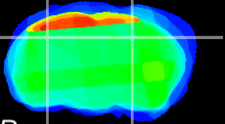

Coronal

Sagittal-R

Sagittal-L

ViBrism: CX29205
Horizontal

CA2/CA3