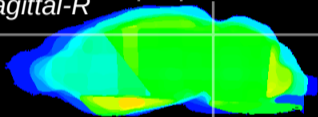

Coronal

Sagittal-R

Sagittal-L

ViBrism: CX29210
Horizontal

IC