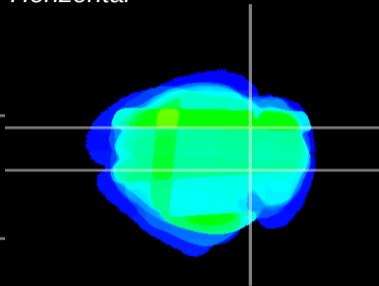

Coronal

Sagittal-R

Sagittal-L

ViBrism: CX29210
Horizontal

IC