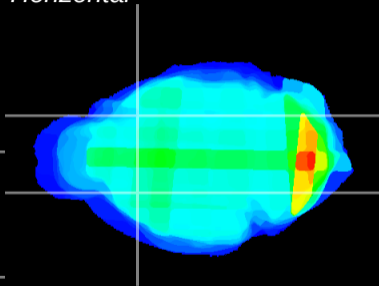

*Coronal*

*Sagittal-R*

*Sagittal-L*

ViBrism: CX29212  
*Horizontal*

CPU lateral