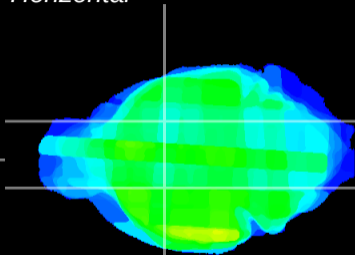

Coronal

Sagittal-R

Sagittal-L

ViBriSM: CX29215
Horizontal

GP