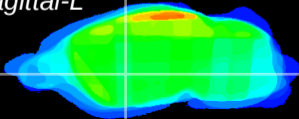

Coronal

Sagittal-R

Sagittal-L

ViBriSM: CX29215
Horizontal

GP