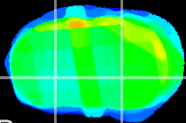

Coronal

Sagittal-R

Sagittal-L

ViBriSM: CX29215
Horizontal

GP