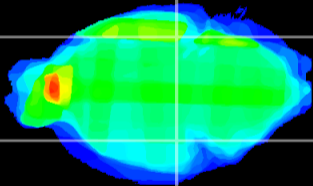

Coronal

Sagittal-R

Sagittal-L

ViBrism: CX29235
Horizontal

ventral S