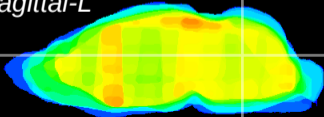

Coronal

Sagittal-R

Sagittal-L

ViBrism: CX29256
Horizontal

Cb nucleus