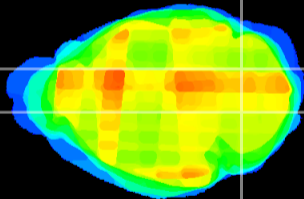

Coronal

Sagittal-R

Sagittal-L

ViBrism: CX29256
Horizontal

Cb nucleus