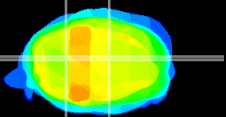

Coronal

Sagittal-R

Sagittal-L

ViBrism: CX29256
Horizontal

Cb nucleus