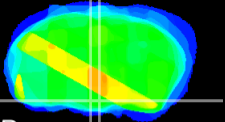

Coronal

Sagittal-R

Sagittal-L

ViBrism: CX29262
Horizontal

VMH