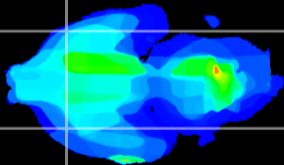

Coronal

Sagittal-R

Sagittal-L

ViBrism: CX29267
Horizontal

Pir