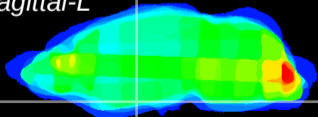

Coronal

Sagittal-R

Sagittal-L

ViBriSM: CX29279
Horizontal

S0