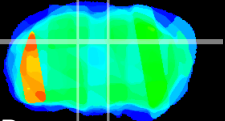

Coronal

Sagittal-R

Sagittal-L

ViBrism: CX29282
Horizontal

DG