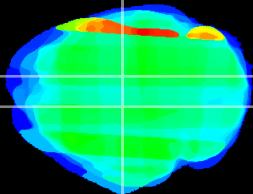

Coronal

Sagittal-R

Sagittal-L

ViBrism: CX29282
Horizontal

DG