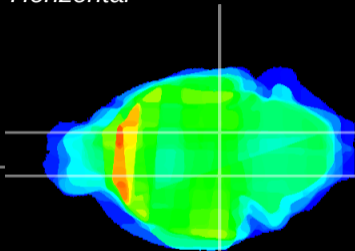

Coronal

Sagittal-R

Sagittal-L

ViBrism: CX29294
Horizontal

SN