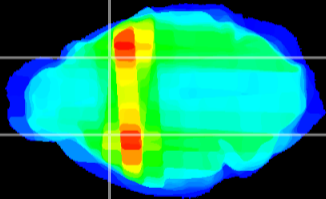

Coronal

Sagittal-R

Sagittal-L

ViBrisM: CX29310
Horizontal

CPU lateral