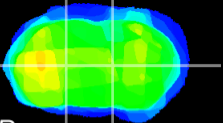

Coronal

Sagittal-R

Sagittal-L

ViBriSm: CX29310
Horizontal

VA/VL