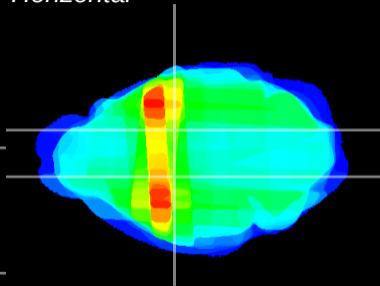

Coronal

Sagittal-R

Sagittal-L

ViBriSm: CX29310
Horizontal

VA/VL