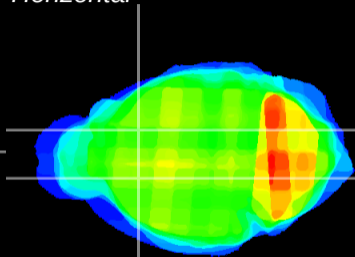

Coronal

Sagittal-R

Sagittal-L

ViBriSM: CX29315
Horizontal

CPU medial