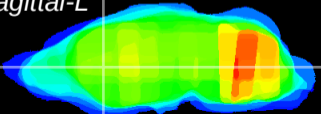

Coronal

Sagittal-R

Sagittal-L

ViBriSM: CX29315
Horizontal

CPU medial