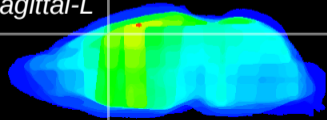

Coronal

Sagittal-R

Sagittal-L

ViBrism: CX29317
Horizontal

Cx motor