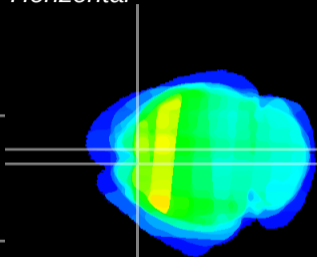

Coronal

Sagittal-R

Sagittal-L

ViBrism: CX29317
Horizontal

Cx motor