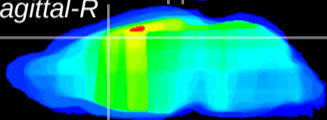

Coronal

Sagittal-R

Sagittal-L

ViBrism: CX29317
Horizontal

Cx motor