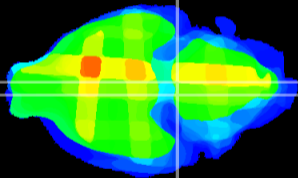

Coronal

Sagittal-R

Sagittal-L

ViBrism: CX29326
Horizontal

Pn