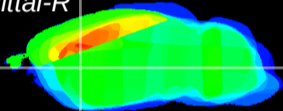

Coronal

Sagittal-R

Sagittal-L

ViBriSM: CX29354
Horizontal

CPU lateral