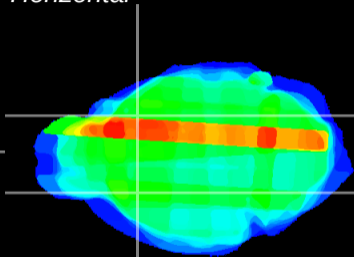

Coronal

Sagittal-R

Sagittal-L

ViBriSM: CX29354
Horizontal

CPU lateral