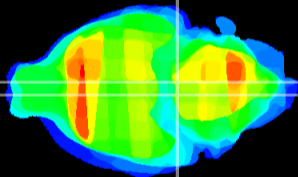

Coronal

Sagittal-R

Sagittal-L

ViBrism: CX29359
Horizontal

Pn