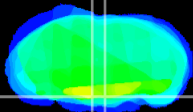

Coronal

Sagittal-R

Sagittal-L

ViBrism: CX29359
Horizontal

Pn