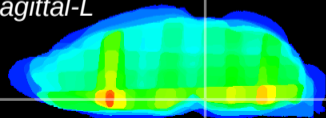

Coronal

Sagittal-R

Sagittal-L

ViBrism: CX29359
Horizontal

Pn