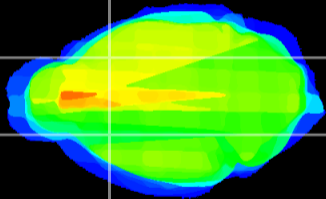

Coronal

Sagittal-R

Sagittal-L

ViBrism: CX29360
Horizontal

CPU lateral