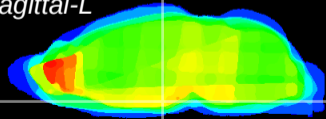

Coronal

Sagittal-R

Sagittal-L

ViBrism: CX29365
Horizontal

VMH