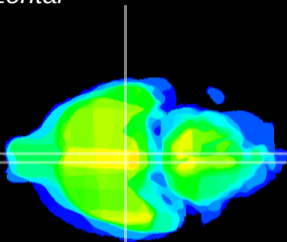

Coronal

Sagittal-R

Sagittal-L

ViBrism: CX29365
Horizontal

VMH