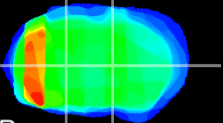

Coronal

Sagittal-R

Sagittal-L

ViBriSM: CX29371
Horizontal

VA/VL