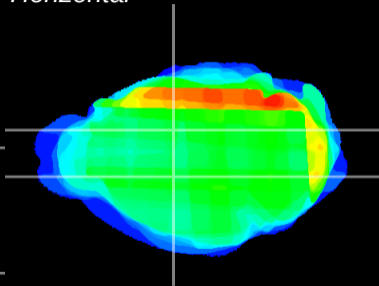

Coronal

Sagittal-R

Sagittal-L

ViBriSM: CX29371
Horizontal

VA/VL