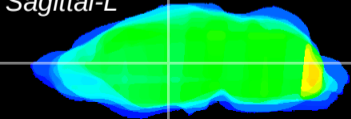

Coronal

Sagittal-R

Sagittal-L

ViBriSM: CX29371
Horizontal

VA/VL