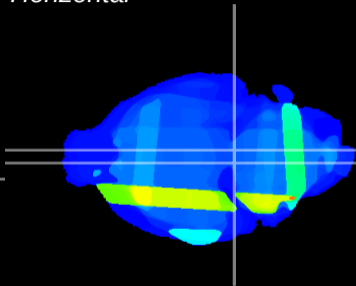

Coronal

Sagittal-R

Sagittal-L

ViBrism: CX29375
Horizontal

Pn