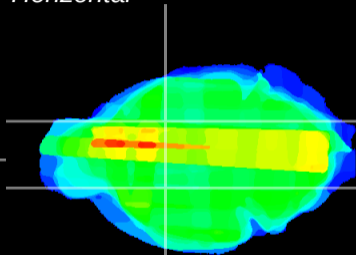

Coronal

Sagittal-R

Sagittal-L

ViBrisM: CX29390
Horizontal

GP