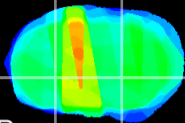

Coronal

Sagittal-R

Sagittal-L

ViBrisM: CX29390
Horizontal

GP