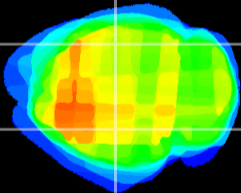

Coronal

Sagittal-R

Sagittal-L

ViBrism: CX29399
Horizontal

CA2/CA3