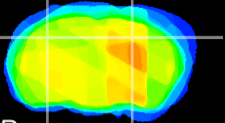

Coronal

Sagittal-R

Sagittal-L

ViBrism: CX29399
Horizontal

CA2/CA3