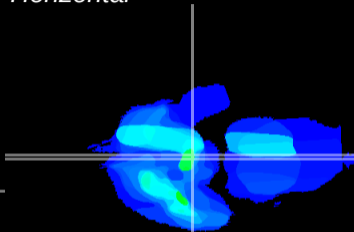

Coronal

Sagittal-R

Sagittal-L

ViBrism: CX29400
Horizontal

ME