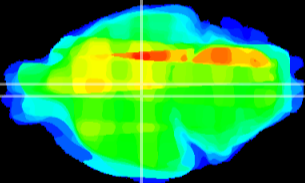

Coronal

Sagittal-R

Sagittal-L

ViBrism: CX29406
Horizontal

DM