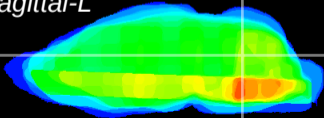

Coronal

Sagittal-R

Sagittal-L

ViBrism: CX29446
Horizontal

Cb nucleus