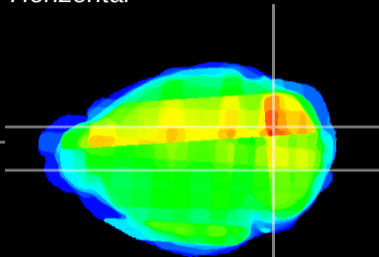

Coronal

Sagittal-R

Sagittal-L

ViBrism: CX29446
Horizontal

Cb nucleus