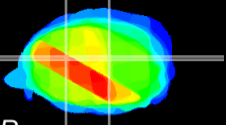

Coronal

Sagittal-R

Sagittal-L

ViBrism: CX29446
Horizontal

Cb nucleus