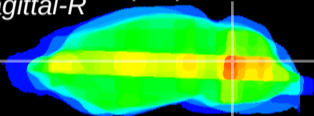

Coronal

Sagittal-R

Sagittal-L

ViBrism: CX29446
Horizontal

Cb nucleus