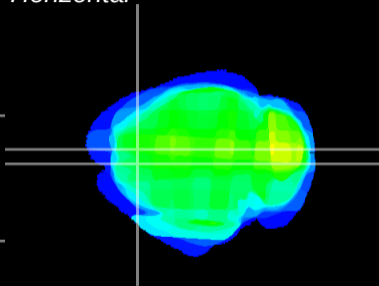

Coronal

Sagittal-R

Sagittal-L

ViBris: CX29446
Horizontal

Cx motor