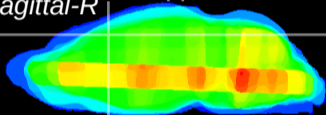

Coronal

Sagittal-R

Sagittal-L

ViBris: CX29446
Horizontal

Cx motor