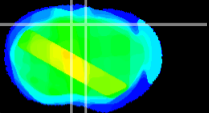

Coronal

Sagittal-R

Sagittal-L

ViBris: CX29446
Horizontal

Cx motor