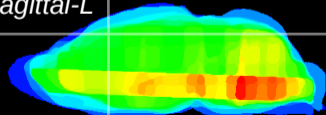

Coronal

Sagittal-R

Sagittal-L

ViBris: CX29446
Horizontal

Cx motor