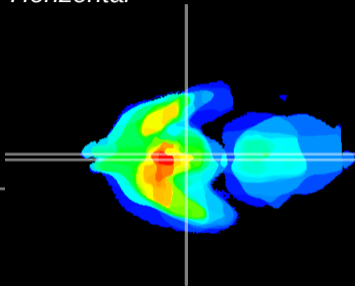

Coronal

Sagittal-R

Sagittal-L

ViBrism: CX29479
Horizontal

Arc