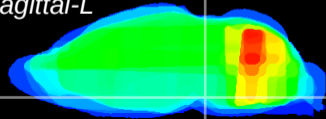

Coronal

Sagittal-R

Sagittal-L

ViBrism: CX29486
Horizontal

Pn