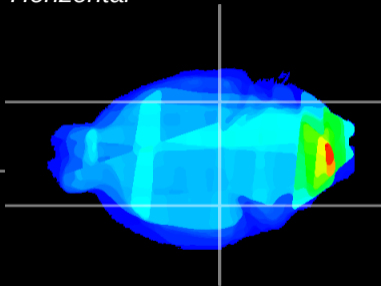

Coronal

Sagittal-R

Sagittal-L

ViBrism: CX29491
Horizontal

ventral S