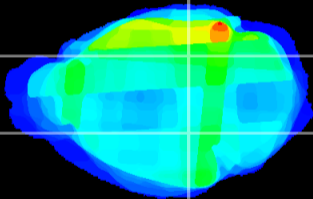

Coronal

Sagittal-R

Sagittal-L

ViBrism: CX29493
Horizontal

MG