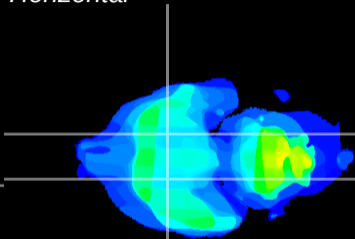

Coronal

Sagittal-R

Sagittal-L

ViBriSm: CX29509
Horizontal

S0