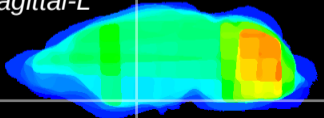

Coronal

Sagittal-R

Sagittal-L

ViBriSm: CX29509
Horizontal

S0