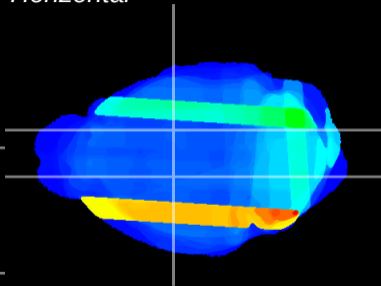

Coronal

Sagittal-R

Sagittal-L

ViBrism: CX29514
Horizontal

VA/VL