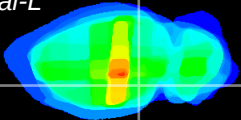

Coronal

Sagittal-R

Sagittal-L

ViBrism: CX29522
Horizontal

ventral S