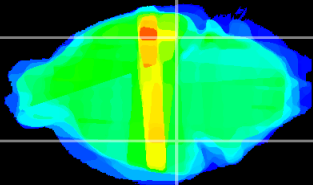

Coronal

Sagittal-R

Sagittal-L

ViBrism: CX29522
Horizontal

ventral S