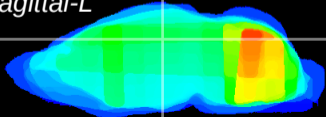

Coronal

Sagittal-R

Sagittal-L

ViBrism: CX29543
Horizontal

DG