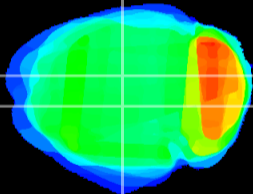

Coronal

Sagittal-R

Sagittal-L

ViBrism: CX29543
Horizontal

DG