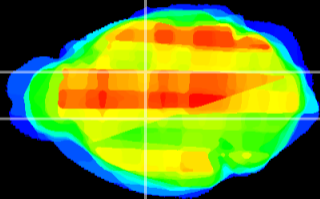

Coronal

Sagittal-R

Sagittal-L

ViBris: CX29544
Horizontal

VA/VL