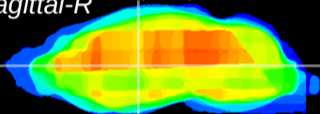

Coronal

Sagittal-R

Sagittal-L

ViBris: CX29544
Horizontal

VA/VL