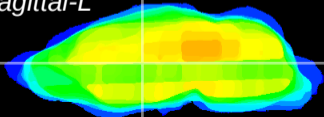

Coronal

Sagittal-R

Sagittal-L

ViBris: CX29544
Horizontal

VA/VL