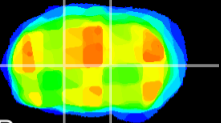

Coronal

Sagittal-R

Sagittal-L

ViBris: CX29544
Horizontal

VA/VL