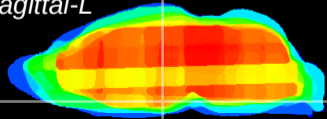

Coronal

Sagittal-R

Sagittal-L

ViBrism: CX29544
Horizontal

VMH