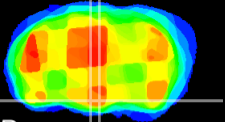

Coronal

Sagittal-R

Sagittal-L

ViBrism: CX29544
Horizontal

VMH