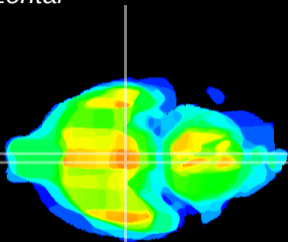

Coronal

Sagittal-R

Sagittal-L

ViBrism: CX29544
Horizontal

VMH