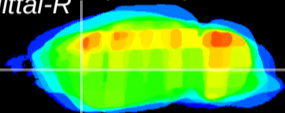

Coronal

Sagittal-R

Sagittal-L

ViBrism: CX29545  
Horizontal

CPU lateral