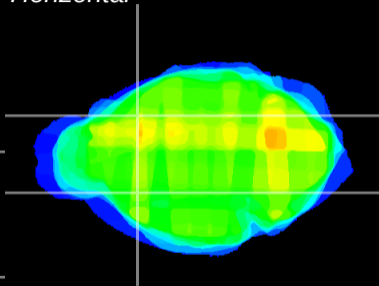

Coronal

Sagittal-R

Sagittal-L

ViBrism: CX29545  
Horizontal

CPU lateral