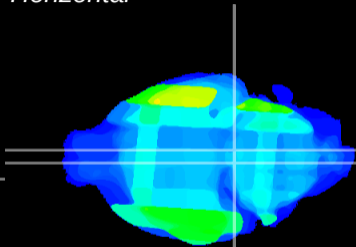

Coronal

Sagittal-R

Sagittal-L

ViBrism: CX29549
Horizontal

Pn