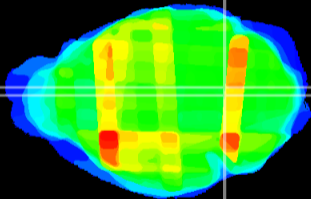

Coronal

Sagittal-R

Sagittal-L

ViBriSM: CX29563
Horizontal

Tg