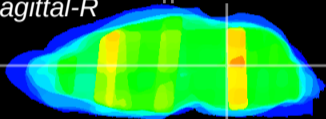

Coronal

Sagittal-R

Sagittal-L

ViBriSM: CX29563
Horizontal

Tg