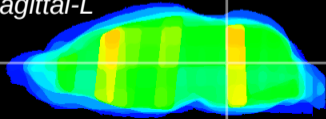

Coronal

Sagittal-R

Sagittal-L

ViBriSM: CX29563
Horizontal

Tg