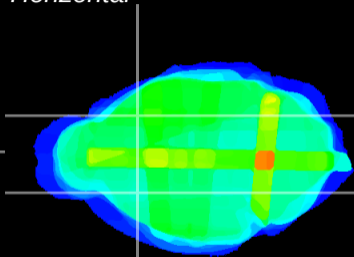

Coronal

Sagittal-R

Sagittal-L

ViBrism: CX29573
Horizontal

CPU lateral