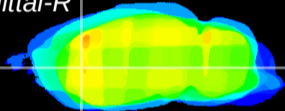

Coronal

Sagittal-R

Sagittal-L

ViBrism: CX29590  
Horizontal

CPU lateral