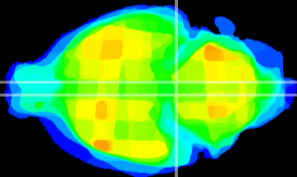

Coronal

Sagittal-R

Sagittal-L

ViBrism: CX29593
Horizontal

Pn