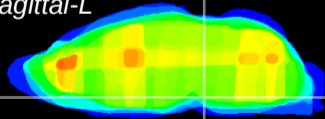

Coronal

Sagittal-R

Sagittal-L

ViBrism: CX29593
Horizontal

Pn