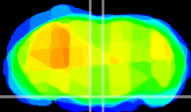

Coronal

Sagittal-R

Sagittal-L

ViBrism: CX29593
Horizontal

Pn