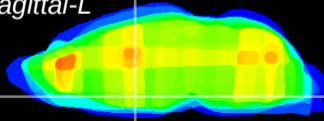

Coronal

Sagittal-R

Sagittal-L

ViBriSm: CX29593
Horizontal

SPa dorsal