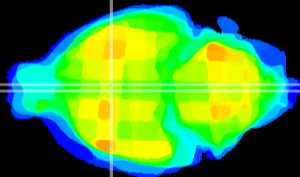

Coronal

Sagittal-R

Sagittal-L

ViBriSm: CX29593
Horizontal

SPa dorsal