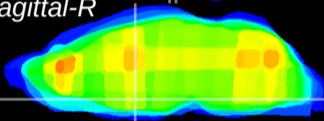

Coronal

Sagittal-R

Sagittal-L

ViBriSm: CX29593
Horizontal

SPa dorsal