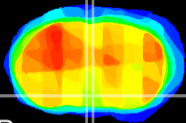

Coronal

Sagittal-R

Sagittal-L

ViBriSm: CX29593
Horizontal

SPa dorsal