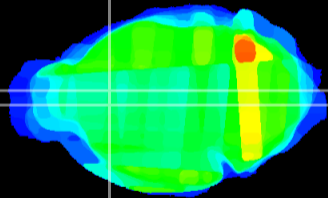

Coronal

Sagittal-R

Sagittal-L

ViBrism: CX29594
Horizontal

LS