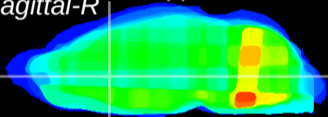

Coronal

Sagittal-R

Sagittal-L

ViBrism: CX29594
Horizontal

LS