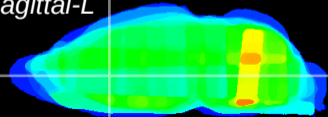

Coronal

Sagittal-R

Sagittal-L

ViBrism: CX29594
Horizontal

LS